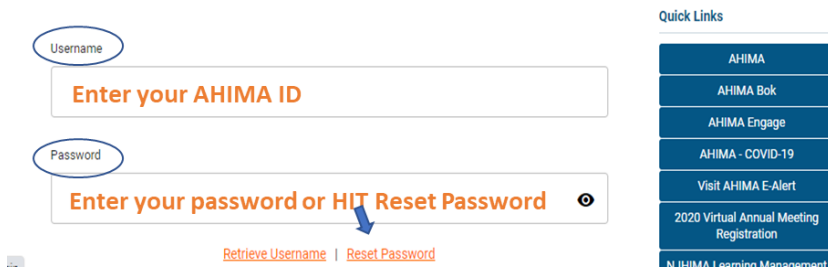

How to view earned Continuing Education (CE) credits

Continuing Education Tracking

Example Hours total: 1
Event / Session total: 1

Filter Credits

Date Range

Date Range	7/9/2020 - 7/9/2020
Event / Session	Keynote Speaker: Lee Rubin - 5 Components of Extraordinary Teams
Hours	1
Category	AHIMA
Added By	Self
Location	Webinar
Instructor	Lee Rubin