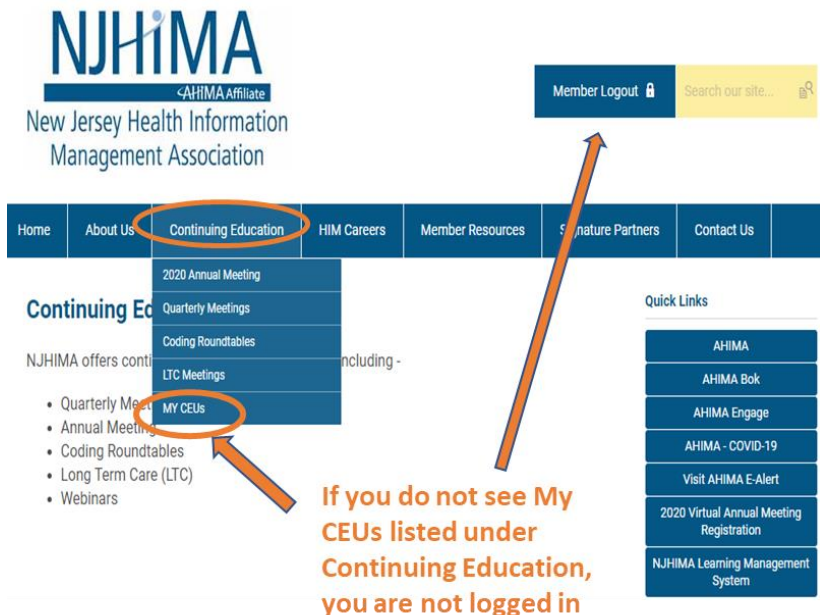

How to view earned Continuing Education (CE) credits

Continuing Education Tracking

Example Hours total: 1
Event / Session total: 1

Filter Credits

Date Range

Date Range	7/9/2020 - 7/9/2020
Event / Session	Keynote Speaker: Lee Rubin - 5 Components of Extraordinary Teams
Hours	1
Category	AHIMA
Added By	Self
Location	Webinar
Instructor	Lee Rubin